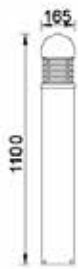

GB Series- 1

Product Characteristic:

- Extruded aluminium housing with corrosion-resistant polyester powder coat finished.
- Easy replacement on lamp by unscrewing the top cover.
- Light source: SMD.

Model	Power	Color Temperature
GBS- 25- YS811A	25W / AC90- 277V	4000 / 50000 / 6000 K
GBS-35- YS812A	35W / AC90- 277V	