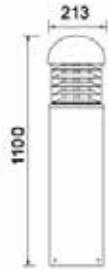

GB Series- 1

Product Characteristic:

- Extruded aluminium housing with corrosion-resistant polyester powder coat finished.
- Easy replacement on lamp by unscrewing the top cover.
- Light source: SMD.

Model	Power	Color Temperature
GBS- 25- YS811A	25W / AC90- 277V	4000 / 50000 / 6000 K
GBS-35- YS812A	35W / AC90- 277V	