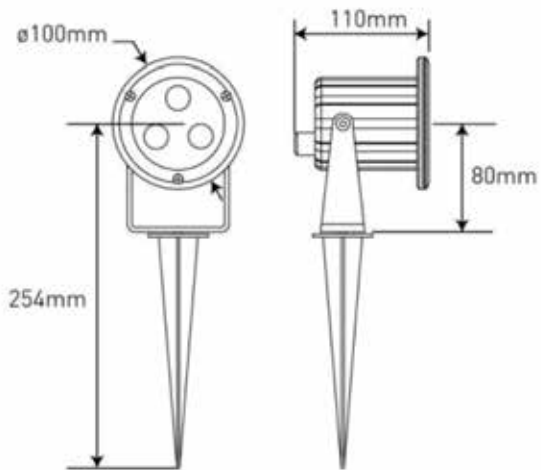

Spikes Series-3

Features

- 3 in 1 features
- Wall bracket with predrilled hole
- Garden Spike
- Recessed Sleeve
- Single high powered 3W LED
- 50,000 hour average lamp life
- Cool running
- No UV
- Integral driver
- Die-cast aluminium body
- Toughened glass

Model	Diameter	Depth	Height	Max Power	Weight
SLS-R3IN13W	100 mm	110 mm	264 mm	3 W	0.3 Kg