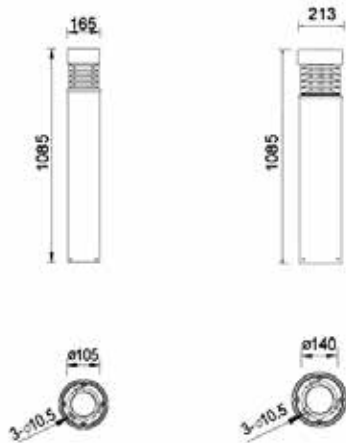

## GB Series- 2

**Product Characteristic:**

- Extruded aluminium housing with corrosion-resistant polyester powder coat finished.
- Easy replacement on lamp by unscrewing the top cover.
- Light source: SMD.

Model	Power	Color Temperature
GBS- 25- YS811C	25W / AC90- 277V	4000 / 50000 / 6000 K
GBS-35- YS812C	35W / AC90- 277V	