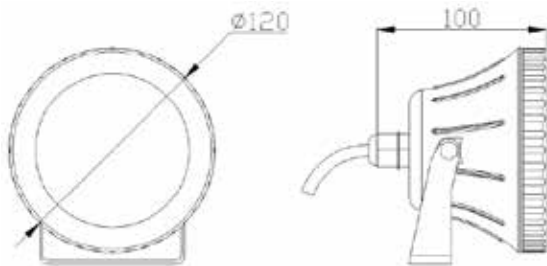

Spikes Series-4

Features

- 2 in 1 features
- Wall bracket with predrilled hole
- Garden spike
- 50 x 0.06 watt (3 watt) warm white LED's
- 50,000 hour average lamp life
- Cool running
- No UV
- Integral driver
- Completely Nylon Body
- Toughened glass

Model	Width	Height	Depth	Power	Weight
SLS-R503LED- 23	120 mm	140 mm	100 mm	3 W	0.5 Kg