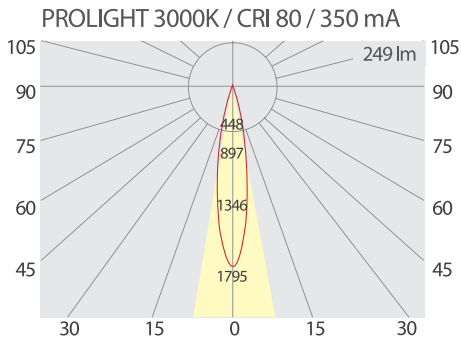

**TR Series- 1**

**Technical Specification**

Material: Aluminium  
 Include 15 /38/ 60 D Lens , LED Driver , 2/3 Wire  
 Track Adaptor, LED 1W\*6  
 Finish: Painted  
 Size : 147 x147 x159 mm  
 Luminous efficacy: 75-80 lm/W  
 Operating temperature: -20°C~40°C  
 Operating humidity: 30~90%  
 Life : 30,000 h

Model	LED	Beam Angle	LED Power	For. Current	For. Voltage	CRI	Finish
TLS-7.2-15-EVS 6-1	EDISON EDEX -1LA5 6 PCS/PROLIGHT PM2B-1L VE 6 PCS	15°	7.2 W	350 mA	21 V	≥ 80	Black White Grey
TLS-7.2-38-EVS 6-1		38°					
TLS-7.2-60-EVS 6-1		60°					