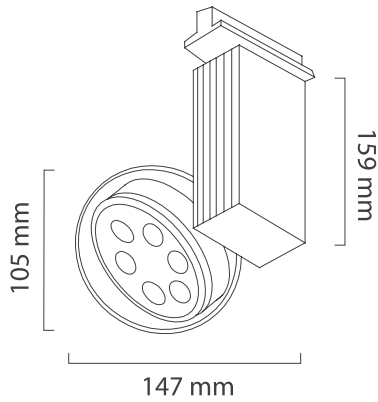

**TR Series- 1**

**Technical Specification**

Material: Aluminium  
 Include 15 /38/ 60 D Lens , LED Driver , 2/3 Wire  
 Track Adaptor, LED 1W\*6  
 Finish: Painted  
 Size : 147 x147 x159 mm  
 Luminous efficacy: 75-80 lm/W  
 Operating temperature: -20°C~40°C  
 Operating humidity: 30~90%  
 Life : 30,000 h

Model	LED	Beam Angle	LED Power	For. Current	For. Voltage	CRI	Finish
TLS-7.2-15-EVS 6-1	EDISON EDEX -1LA5 6 PCS/PROLIGHT PM2B-1L VE 6 PCS	15°	7.2 W	350 mA	21 V	≥ 80	Black White Grey
TLS-7.2-38-EVS 6-1		38°					
TLS-7.2-60-EVS 6-1		60°					